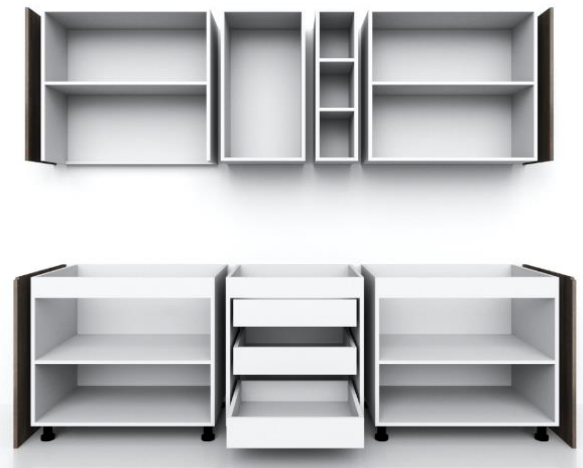

Code :940.340.0101
Item name :Lower kitchen cabinets - Model 01
Material :E1 moisture resistant MFC, melamine coating
Size :2200x620x2350
Origin :TophomeVietnam
CIF price :

Code :940.340.0103
Item name :Lower kitchen cabinets - Model 03
Material :E1 moisture resistant MFC, melamine coating
Size :1800x620x2350
Origin :TophomeVietnam
CIF price :

Code :940.340.0105
Item name :Lower kitchen cabinets - Model 05
Material :E1 moisture resistant MFC, melamine coating
Size :2200x620x2350
Origin :TophomeVietnam
CIF price :