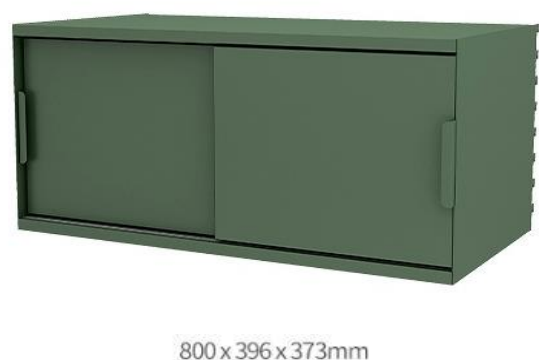

Code :940.360.0606
Item name :Low shelf - Model 06
Material :E1 moisture resistant MFC, melamine coating
Size :800x396x373
Origin :TophomeVietnam
CIF price :