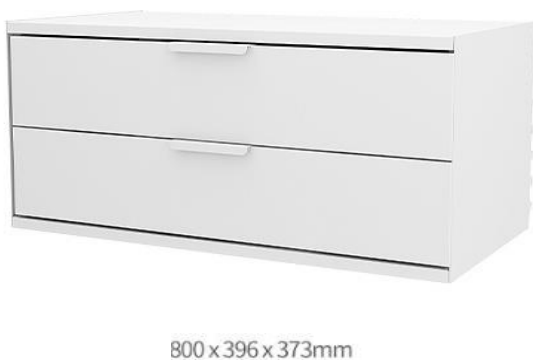

Code :940.360.0605
Item name :Low shelf - Model 05
Material :E1 moisture resistant MFC, melamine coating
Size :800x396x373
Origin :TophomeVietnam
CIF price :