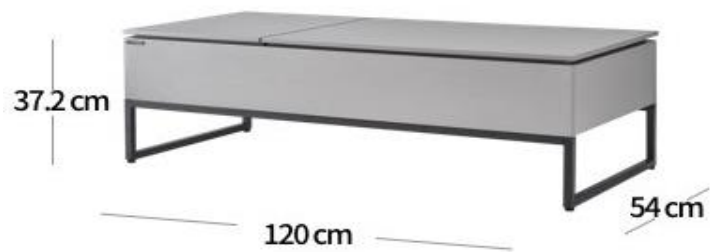

Code :940.360.0101
Item name :TV shelf - Model 01
Material :E1 moisture resistant MFC, melamine coating
Size :1989x425x613
Origin :TophomeVietnam
CIF price :

Code :940.360.0102
Item name :TV shelf - Model 02
Material :E1 moisture resistant MFC, melamine coating
Size :1997x414x615
Origin :TophomeVietnam
CIF price :

Code :940.360.0103
Item name :TV shelf - Model 03
Material :E1 moisture resistant MFC, melamine coating
Size :1799x400x497
Origin :TophomeVietnam
CIF price :

Code :940.360.0104
Item name :TV shelf - Model 04
Material :E1 moisture resistant MFC, melamine coating
Size :1799x400x391
Origin :TophomeVietnam
CIF price :

Code :940.360.0105
Item name :TV shelf - Model 05
Material :E1 moisture resistant MFC, melamine coating
Size :1950x420x310
Origin :TophomeVietnam
CIF price :

Code :940.360.0106
Item name :TV shelf - Model 06
Material :E1 moisture resistant MFC, melamine coating
Size :2166x416x456
Origin :TophomeVietnam
CIF price :

Code :940.161.0201
Item name :Tea table - Model 01
Material :Melamine-coated MFC wooden frame, 8mm toughened glass
Size :1200x540x372
Origin :TophomeVietnam
CIF price :

Code :940.161.0202
Item name :Tea table - Model 02
Material :Melamine-coated MFC wooden frame, 8mm toughened glass
Size :1200x540x372
Origin :TophomeVietnam
CIF price :